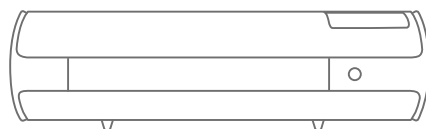

Juliet™ Cutter Tech Sheet

Compatible Computer Operating Systems	Windows 7+, MacOS 10.15+
Max Media/Cutting Width x Length (no mat)	35cm (W) x 500cm (L)
Max Media/Cutting Width x Length (with mat)	30cm (W) x 60cm (L)
Max Force	800g
Number of Cutting Heads	1
Auto Contour Cut	Camera
Power Supply	100–240V 1.5A (Input) 24V 2.7A (Output)
Motor	Stepper
Processor Memory	128MB
Cutting Precision	+/- 0.01mm
Repeat Precision	0.082mm
Max Moving Speed	700mm/s
Max Cutting Speed	600mm/s
Connector Interface	USB, Flash, WiFi
Power	< 100W
Operating Environment	between 5°C – 35°C
Acoustic Noise Level (Operation)	< 78dB
Acoustic Noise Level (Standby)	< 48dB
Dimensions	60,5 cm L x 19 cm W x 18,5 cm H
Weight	7 kg
Package Dimensions	68,0 cm L x 27,5 cm W x 28,5 cm H
Packaging Weight	11,8 kg
Included Items	Juliet™ Cutter, Knife-Holder 45° Blade, 60° Blade, Marker Adapter, USB Cable, AC Power Adapter, Instruction Manual, High Tack Cutting Mat, Sample Cover Sheet, PS Film® Sample Sheets